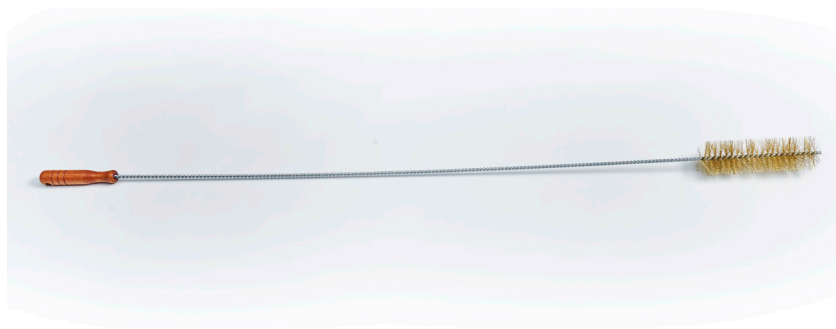

HVAC / REFRIGERATION BRUSHES

Furnace Brushes - Wire Cleaning Brush

Cleans heat exchangers, boilers, furnaces, heaters, and radiators
Wire loop end handle

Construction: Single Spiral / Single Stem

Item #	Fill Type	Fill Diameter	Brush Diameter	Brush Body Length	Stem Handle Diameter	Overall Length	Pack Sizes	Pack Weight (LBS)
76252	Stainless Steel	0.006"	1/2"	4"	0.19"	42"	12	5.40
76253	Stainless Steel	0.007"	3/4"	4"	0.19"	42"	12	5.50
76254	Stainless Steel	0.007"	1"	4"	0.25"	42"	12	6.00
76255	Stainless Steel	0.008"	1-1/2"	4"	0.25"	42"	12	6.50
76256	Black Temp Wire	0.0128"	2"	4"	0.25"	42"	12	6.70
76257	Black Temp Wire	0.0128"	2-1/2"	4"	0.25"	42"	12	6.90

HVAC / REFRIGERATION BRUSHES

Furnace Brushes - Wire Cleaning Brush

Cleans heat exchangers, boilers, furnaces, heaters, and radiators
Wood Handle

Construction: Single Spiral / Single Stem

Item #	Fill Type	Fill Diameter	Brush Diameter	Brush Body Length	Stem Handle Diameter	Overall Length	Pack Sizes	Pack Weight (LBS)
76200	Crimped Brass	0.008"	2-1/8"	7"	0.23"	48"	6	4.70
76210	Stainless Steel	0.009"	2-1/8"	7"	0.23"	48"	6	4.70

HVAC / REFRIGERATION BRUSHES

Furnace Brushes - Wire Cleaning Brush

Cleans heat exchangers, boilers, furnaces, heaters, and radiators
Black natural bristle with wood handle

Construction: Single Spiral / Single Stem

Item #	Fill Material	Brush Diameter	Brush Body Length	Stem Handle Diameter	Overall Length	Pack Sizes	Pack Weight (LBS)
76221	Horsehair	2"	7"	0.19"	27"	12	4.00
76324	Horsehair	2-1/2"	7"	0.19"	27"	12	4.00
76524	Horsehair / Poly Mix	2-1/2"	7"	0.19"	27"	12	4.00
76242	Fiber / Hair	2"	6"	0.23"	27"	12	4.00
76243	Fiber / Hair	3"	6"	0.23"	27"	12	4.80
76245	Fiber / Hair	2"	6"	0.23"	42"	12	5.40
76246	Fiber / Hair	3"	6"	0.23"	42"	12	7.60
76232	Fiber	2"	6"	0.23"	27"	12	4.00
76233	Fiber	3"	6"	0.23"	27"	12	4.80
76235	Fiber	2"	6"	0.23"	42"	12	5.40
76236	Fiber	3"	6"	0.23"	42"	12	7.60
76220	Grey Tampico	2-1/8"	7"	0.23"	48"	6	4.70