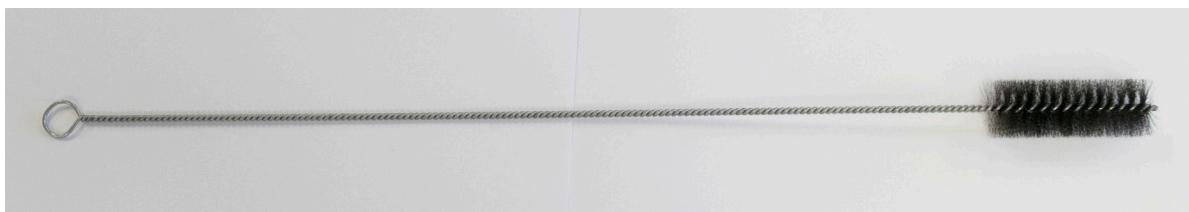

### Boiler Brushes - Weil McLain Brush

Aggressive Level

Cleaning Weil McLain Boilers

Wire Handle

Filament: Crimped Carbon Steel

Construction: Single Spiral / Single Stem

Item #	Fill Diameter	Brush Size	Brush Body Length	Handle Diameter	Handle End Type	Overall Length	Pack Sizes	Pack Weight (LBS)
14466	0.006"	1-1/2" x 1-1/8"	4"	0.25"	Wire Ring	30"	12	4.54
14468	0.006"	1-1/2" x 1-1/8"	4"	0.25"	Wire Ring	46"	12	6.26