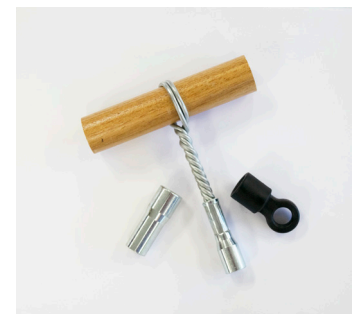

HVAC / REFRIGERATION BRUSHES

Flue/Boiler Brushes - Accessories

Item #	Extension Rods	Diameter	Thread	Overall Length
30624	Fiberglass	0.350"	1/4" Male / Female Pipe Thread	4'
30666	Fiberglass	0.350"	1/4" Male / Female Pipe Thread	6'
36072	Fiberglass	0.440"	3/8" Male / Female Pipe Thread	6'
31438	Twisted Galvanized Steel Wire	0.305"	1/4" Male/ Female Pipe End	4'
31458	Twisted Galvanized Steel Wire	0.305"	1/4" Male/ Female Pipe End	5'
30599	T-Handle	-----	1/4" Female Pipe Thread	6'
30600	T-Handle	-----	1/4" Female Pipe Thread	6'
36350	Pull Ring Loop	-----	1/4" Female Pipe Thread	2"
36351	Pull Ring Loop	-----	3/8" Female Pipe Thread	2"
36352	Thread Adapter	-----	1/4" Female pipe thread to 3/8" Female Pipe Thread	2"

30624 & 36072

31438 & 31458

30599, 36350 & 36352