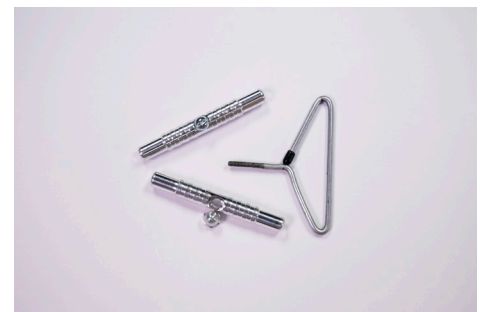

13041, 13001, & 13000