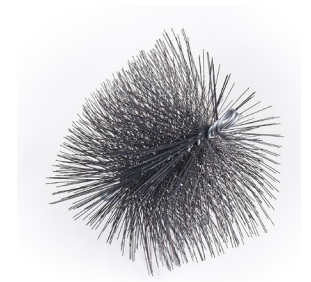

CHIMNEY BRUSHES

Pro-Clean Home Chimney Brush

Good for Homeowners and Do-It-Yourselfers

Material: Tempered Oil Wire

Construction: Single Spiral / Double Stem

Shape: Round

Item #	Diameter	Brush Length	Filament Diameter	Spindle Diameter	Pipe Thread	Pack Sizes	Pack Weight (LBS)
36405	5"	6"	0.0286"	0.345"	1/4" Male	1	1.70
36406	6"	6"	0.0286"	0.345"	1/4" Male	1	1.70
36407	7"	6"	0.0286"	0.345"	1/4" Male	1	1.80
36408	8"	6"	0.0286"	0.345"	1/4" Male	1	1.90
36410	10"	6"	0.0286"	0.345"	1/4" Male	1	2.30

Shape: Square

Item #	Diameter	Brush Length	Filament Diameter	Spindle Diameter	Pipe Thread	Pack Sizes	Pack Weight (LBS)
36507	7"	6"	0.0286"	0.345"	1/4" Male	1	1.70

Shape: Rectangular

Item #	Diameter	Brush Length	Filament Diameter	Spindle Diameter	Pipe Thread	Pack Sizes	Pack Weight (LBS)
36532	7" x 11"	6"	0.0286"	0.345"	1/4" Male	1	2.30