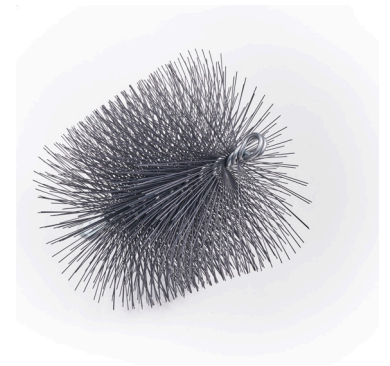

CHIMNEY BRUSHES

Pro-Clean Home Chimney Brush

Good for Homeowners and Do-It-Yourselfers

Material: Tempered Oil Wire

Construction: Single Spiral / Double Stem

Shape: Round

Item #	Diameter	Brush Length	Filament Diameter	Spindle Diameter	Pipe Thread	Pack Sizes	Pack Weight (LBS)
36405	5"	6"	0.0286"	0.345"	1/4" Male	1	1.70
36406	6"	6"	0.0286"	0.345"	1/4" Male	1	1.70
36407	7"	6"	0.0286"	0.345"	1/4" Male	1	1.80
36408	8"	6"	0.0286"	0.345"	1/4" Male	1	1.90
36410	10"	6"	0.0286"	0.345"	1/4" Male	1	2.30

Shape: Square

Item #	Diameter	Brush Length	Filament Diameter	Spindle Diameter	Pipe Thread	Pack Sizes	Pack Weight (LBS)
36507	7"	6"	0.0286"	0.345"	1/4" Male	1	1.70

Shape: Rectangular

Item #	Diameter	Brush Length	Filament Diameter	Spindle Diameter	Pipe Thread	Pack Sizes	Pack Weight (LBS)
36532	7" x 11"	6"	0.0286"	0.345"	1/4" Male	1	2.30